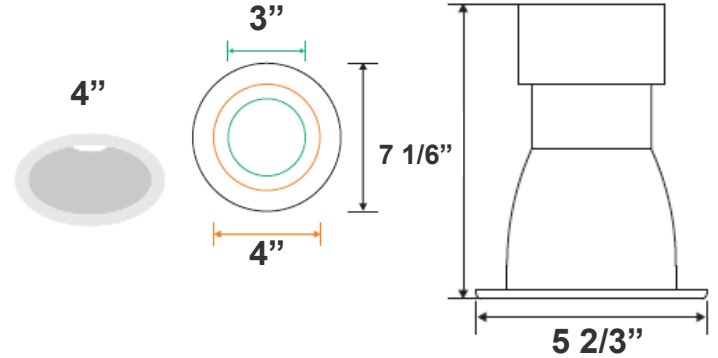

Ideal for hotel, offices, retail outlets, restaurant, parking garages, conference room, education facilities and more.

**7 1/6"(H) X 5 2/3" (W)**  
**Mounting Diameters: 4"**