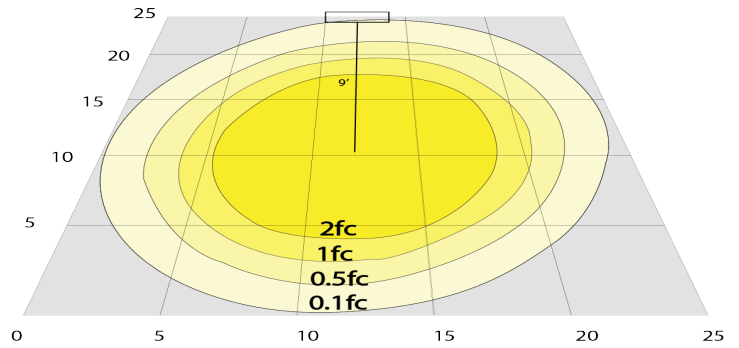

20W 5000K, Area 25' x 25' Mounting Height: 9'