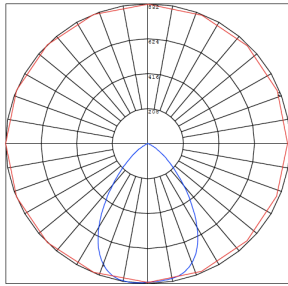

## Photometrics: CRLX4-14-27W-MCTP

BUG Rating: B1-U1-G0

20W 5000K, Area 25' x 25' Mounting Height: 9'