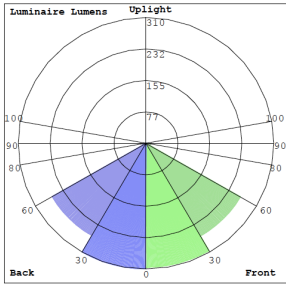

Photometrics: CRLX4-14-27W-MCTP

BUG Rating: B1-U1-G0